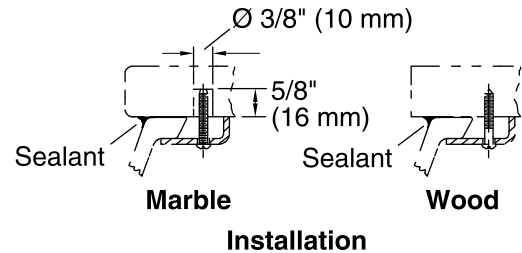

Notes

Install this product according to the installation instructions.

NOTICE: Countertop manufacturer or cutter must use the cut-out template provided with the product, or a current one provided by Kohler Co. (call 1-800-4-KOHLER). Kohler Co. is not responsible for cutout errors when the incorrect cut-out template is used.

ADA compliant when installed to the specific requirements of these regulations.

Technical Information

All product dimensions are nominal.

- Bowl configuration: Single
- Installation: Under-mount
- Bowl area (Only):
  - Length: 17-5/8" (448 mm)
  - Width: 13" (330 mm)
  - With overflow: Yes
  - Water depth: 3-3/4" (95 mm)
- Drain hole: 1-3/4" (44 mm)
- Template: 1224722-7, required, not included